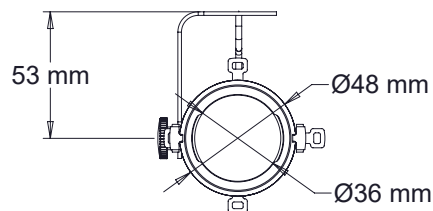

## Arty Profile Zoom for LED Profile mounting

25-50° variable beam angle.

Built-in framing shutters delivers sharp edges.

Make seamless installations with our stylish LED profiles.

Installation is made with standardized cables.

## TECHNICAL SPECIFICATION

Material	Lamp housing of aluminium Yoke and details of steel Adapter of PC Anti-reflective zoom lenses
Finish	Grey (RAL 7040) Black (RAL 9005) White (RAL 9016)
System	LED profile Constant current
Dimming control	Via external dimmer
Protection class	IP20
Operating voltage	Vf=12V
Power consumption	8W
CRI	90
Color temperature	2700K/3000K
Beam angle	25-50°
Swivels	>365°
Tilts	>90°
Optional accessories	Honeycomb 40mm