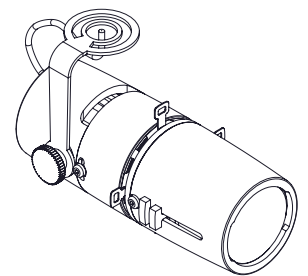

## Arty Profile Zoom for LED Profile mounting

25-50° variable beam angle.

Built-in framing shutters delivers sharp edges.

Make seamless installations with our stylish LED profiles.

Installation is made with standardized cables.

## TECHNICAL SPECIFICATION

Material	Lamp housing of aluminium Yoke and details of steel Adapter of PC Anti-reflective zoom lenses
Finish	Grey (RAL 7040) Black (RAL 9005) White (RAL 9016)
System	LED profile Constant current
Dimming control	Via external dimmer
Protection class	IP20
Operating voltage	Vf=12V
Power consumption	8W
CRI	90
Color temperature	2700K/3000K
Beam angle	25-50°
Swivels	>365°
Tilts	>90°
Optional accessories	Honeycomb 40mm