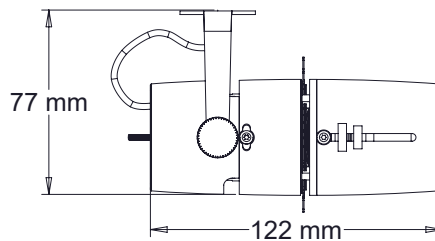

## Arty Profile Zoom for LED Profile mounting

25-50° variable beam angle.

Built-in framing shutters delivers sharp edges.

Make seamless installations with our stylish LED profiles.

Installation is made with standardized cables.

## TECHNICAL SPECIFICATION

Material	Lamp housing of aluminium Yoke and details of steel Adapter of PC Anti-reflective zoom lenses
Finish	Grey (RAL 7040) Black (RAL 9005) White (RAL 9016)
System	LED profile Constant current
Dimming control	Via external dimmer
Protection class	IP20
Operating voltage	Vf=12V
Power consumption	8W
CRI	90
Color temperature	2700K/3000K
Beam angle	25-50°
Swivels	>365°
Tilts	>90°
Optional accessories	Honeycomb 40mm