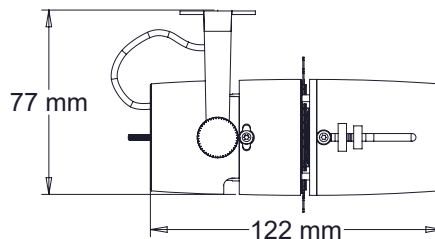

# ARTY PROFILE ZOOM 12V DC

**Arty Profile Zoom is our smallest full-featured Profile spotlight**

25-50° variable beam angle.

Built-in framing shutters delivers sharp edges.

On board dimmer.

## TECHNICAL SPECIFICATION

|                      |  |
|----------------------|--|
| Material             | Lamp housing of aluminium<br>Yoke and details of steel<br>Adapter of PC<br>Anti-reflective zoom lenses |
| Finish               | Grey (RAL 7040)<br>Black (RAL 9005)<br>White (RAL 9016)  |
| System               | Mini Trac<br>Pico Trac   |
| Dimming control      | Built-in dimmer<br><br>Not compatible with mains dimmer  |
| Protection class     | IP20   |
| Operating voltage    | 12V DC   |
| Power consumption    | 8W   |
| CRI                  | 90   |
| Color temperature    | 2700K/3000K/4000K  |
| Beam angle           | 25-50°   |
| Swivels              | >365°  |
| Tilts                | >90°   |
| Optional accessories | Honeycomb 40mm   |