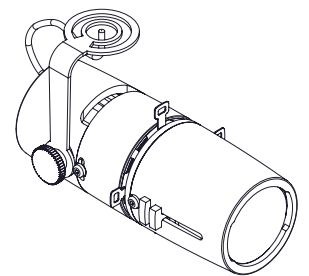

# ARTY PROFILE ZOOM 12V DC

**Arty Profile Zoom is our smallest full-featured Profile spotlight**

25-50° variable beam angle.

Built-in framing shutters delivers sharp edges.

On board dimmer.

## Description

Arty Profile Zoom has incredibly good control of the light.

## TECHNICAL SPECIFICATION

|                      |  |
|----------------------|--|
| Material             | Lamp housing of aluminium<br>Yoke and details of steel<br>Adapter of PC<br>Anti-reflective zoom lenses |
| Finish               | Grey (RAL 7040)<br>Black (RAL 9005)<br>White (RAL 9016)  |
| System               | Mini Trac<br>Pico Trac   |
| Dimming control      | Built-in dimmer<br><br>Not compatible with mains dimmer  |
| Protection class     | IP20   |
| Operating voltage    | 12V DC   |
| Power consumption    | 8W   |
| CRI                  | 90   |
| Color temperature    | 2700K/3000K/4000K  |
| Beam angle           | 25-50°   |
| Swivels              | >365°  |
| Tilts                | >90°   |
| Optional accessories | Honeycomb 40mm   |