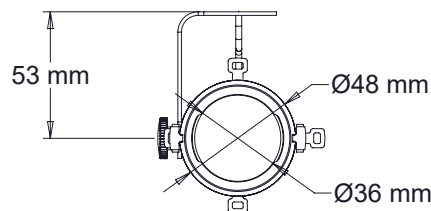

# ARTY PROFILE ZOOM 12V DC

**Arty Profile Zoom is our smallest full-featured Profile spotlight**

25-50° variable beam angle.

Built-in framing shutters delivers sharp edges.

On board dimmer.

## TECHNICAL SPECIFICATION

|                      |  |
|----------------------|--|
| Material             | Lamp housing of aluminium<br>Yoke and details of steel<br>Adapter of PC<br>Anti-reflective zoom lenses |
| Finish               | Grey (RAL 7040)<br>Black (RAL 9005)<br>White (RAL 9016)  |
| System               | Mini Trac<br>Pico Trac   |
| Dimming control      | Built-in dimmer<br><br>Not compatible with mains dimmer  |
| Protection class     | IP20   |
| Operating voltage    | 12V DC   |
| Power consumption    | 8W   |
| CRI                  | 90   |
| Color temperature    | 2700K/3000K/4000K  |
| Beam angle           | 25-50°   |
| Swivels              | >365°  |
| Tilts                | >90°   |
| Optional accessories | Honeycomb 40mm   |