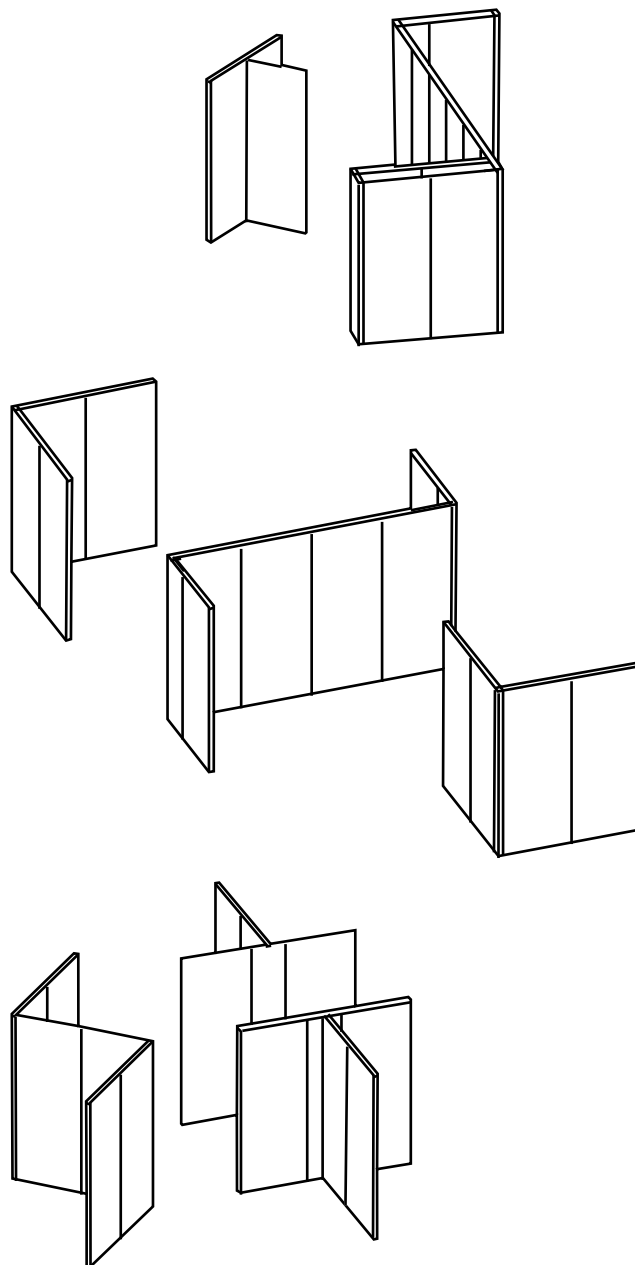

#### Mila-wall® Tools and Accessories

64 x End cover clips

1 x Lever Roller

1 x Tool Kit

1 x Foot Adjusting Disc

1 x Installation Instructions

1 x Mila-wall® Wooden Transportation Crate (one way)

---