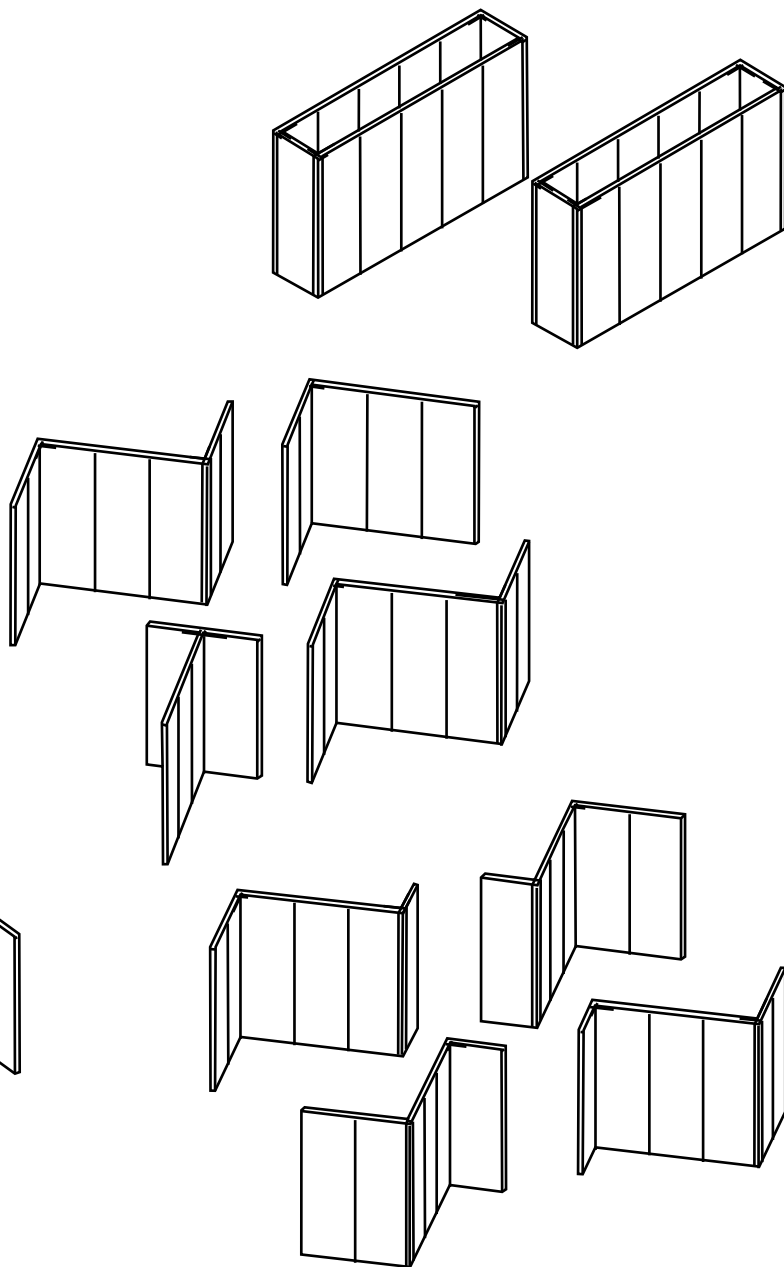

MILA-WALL® 24 PANEL KIT